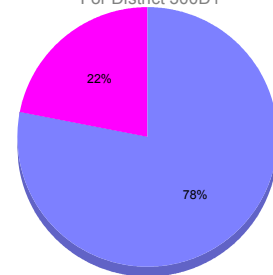

Membership Results 2011-2012

Goal, New, Dropped, Gain/Loss

Comparison of Membership Gain/Loss

Current Year Compared to the Previous Year

Gender Comparison 2010-2011

For District 300D1

Oct/Nov/Dec

■ Male ■ Female