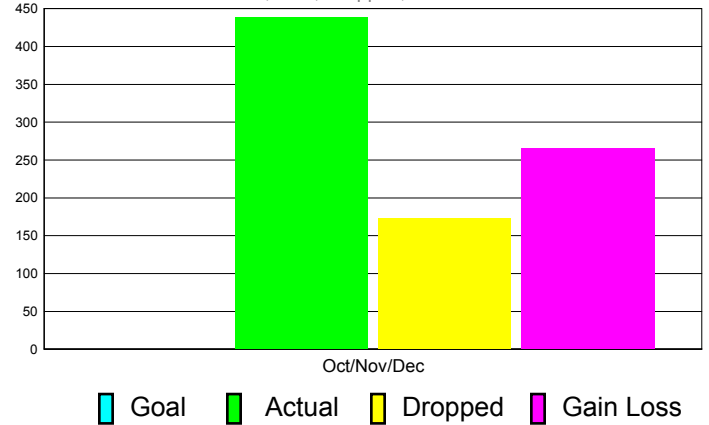

Membership Results 2011-2012

Goal, New, Dropped, Gain/Loss